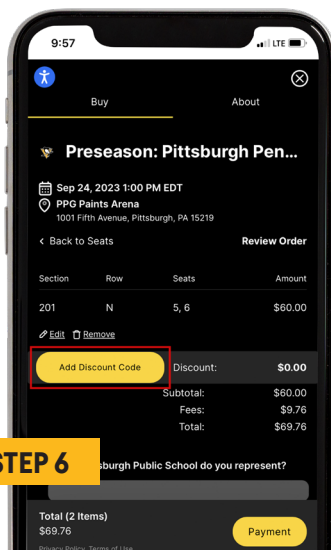

WELCOME TO THE 2023.24 PPS ALL-STARS PROGRAM!

As a Pittsburgh Public Schools student, the Pittsburgh Penguins are excited to offer you **TWO (2) COMPLIMENTARY TICKETS** to attend a 2023.24 preseason hockey game at PPG Paints Arena.

TO UNLOCK THIS SPECIAL OFFER:

1. **SCAN** the Flowcode.
2. Click **REDEEM TICKETS**.
3. Select your preferred **game**.
4. Select your preferred **seating** location.
5. Select your preferred **number** of tickets.
| Families receive two (2) tickets for **EACH** student.
6. On the **checkout** page, enter your discount code.
| The **DISCOUNT CODE** is your child's unique PPS username (ex. stjdoe)!
7. Enter additional discount code(s) for each PPS student.
| Credit card information should **NOT** be entered unless purchasing additional tickets.

TO ACCESS YOUR DIGITAL TICKETS ON GAME DAY:

1. **Download** the Penguins App from the App Store or Google Play.
2. Select **Tickets** from the homepage menu.
3. Tap **Manage My Tickets**.
4. **Sign in** with the email address used during the redemption process.
| **NOTE**, if you do not have an existing Ticketmaster account, you will be asked to create one.
5. Click the **Game Graphic**.
6. Tap **View Barcode**.

TO ACCESS YOUR DIGITAL FOOD VOUCHERS ON GAME DAY:

On game day, the **digital food vouchers** will appear in your **Penguins App** or **My Penguins Account** (www.pittsburghpenguins.com/myaccount) beneath your game tickets.