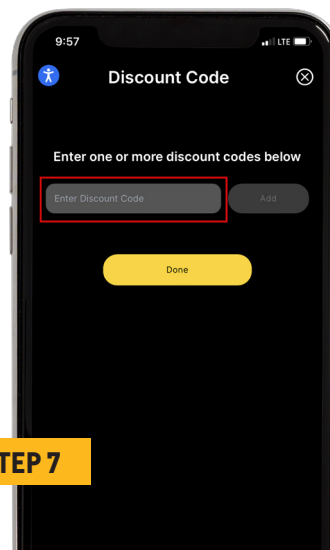

WELCOME TO THE 2023.24 PPS ALL-STARS PROGRAM!

As a Pittsburgh Public Schools student, the Pittsburgh Penguins are excited to offer you **TWO (2) COMPLIMENTARY TICKETS** to attend a 2023.24 preseason hockey game at PPG Paints Arena.

TO UNLOCK THIS SPECIAL OFFER:

1. **SCAN** the Flowcode.
2. Click **REDEEM TICKETS**.
3. Select your preferred **game**.
4. Select your preferred **seating** location.
5. Select your preferred **number** of tickets.
| Families receive two (2) tickets for **EACH** student.
6. On the **checkout** page, enter your discount code.
| The **DISCOUNT CODE** is your child's unique PPS username (ex. stjdoe)!
7. Enter additional discount code(s) for each PPS student.
| Credit card information should **NOT** be entered unless purchasing additional tickets.

TO ACCESS YOUR DIGITAL TICKETS ON GAME DAY:

1. **Download** the Penguins App from the App Store or Google Play.
2. Select **Tickets** from the homepage menu.
3. Tap **Manage My Tickets**.
4. **Sign in** with the email address used during the redemption process.
| **NOTE**, if you do not have an existing Ticketmaster account, you will be asked to create one.
5. Click the **Game Graphic**.
6. Tap **View Barcode**.