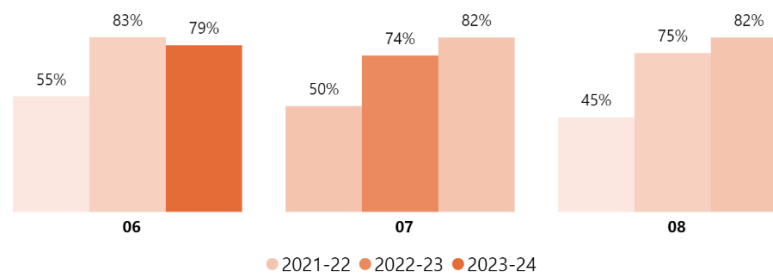

Pittsburgh Allegheny 6-8

February PSCC Updates

Academics

- Science Fair season is in full swing. Students should be completing their projects. Science Fair projects are due March 7th. The school Science Fair event will take place the morning of March 14th. The Top 30 Project event will take place the evening of March 21st.

Attendance

YTD Regular Attendance Rate by Grade

YTD Regular Attendance Rate by School Year

School Improvement Plan reporting

The table below shows the cumulative regular attendance rates for each marking period (e.g. the regular attendance rate for Q2 includes Q1 and Q2).