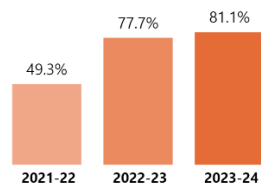

Pittsburgh Allegheny 6-8

February PSCC Updates

Academics

- Science Fair season is in full swing. Students should be completing their projects. Science Fair projects are due March 7th. The school Science Fair event will take place the morning of March 14th. The Top 30 Project event will take place the evening of March 21st.

Attendance

YTD Regular Attendance Rate by Grade

YTD Regular Attendance Rate by School Year

School Improvement Plan reporting

The table below shows the cumulative regular attendance rates for each marking period (e.g. the regular attendance rate for Q2 includes Q1 and Q2).