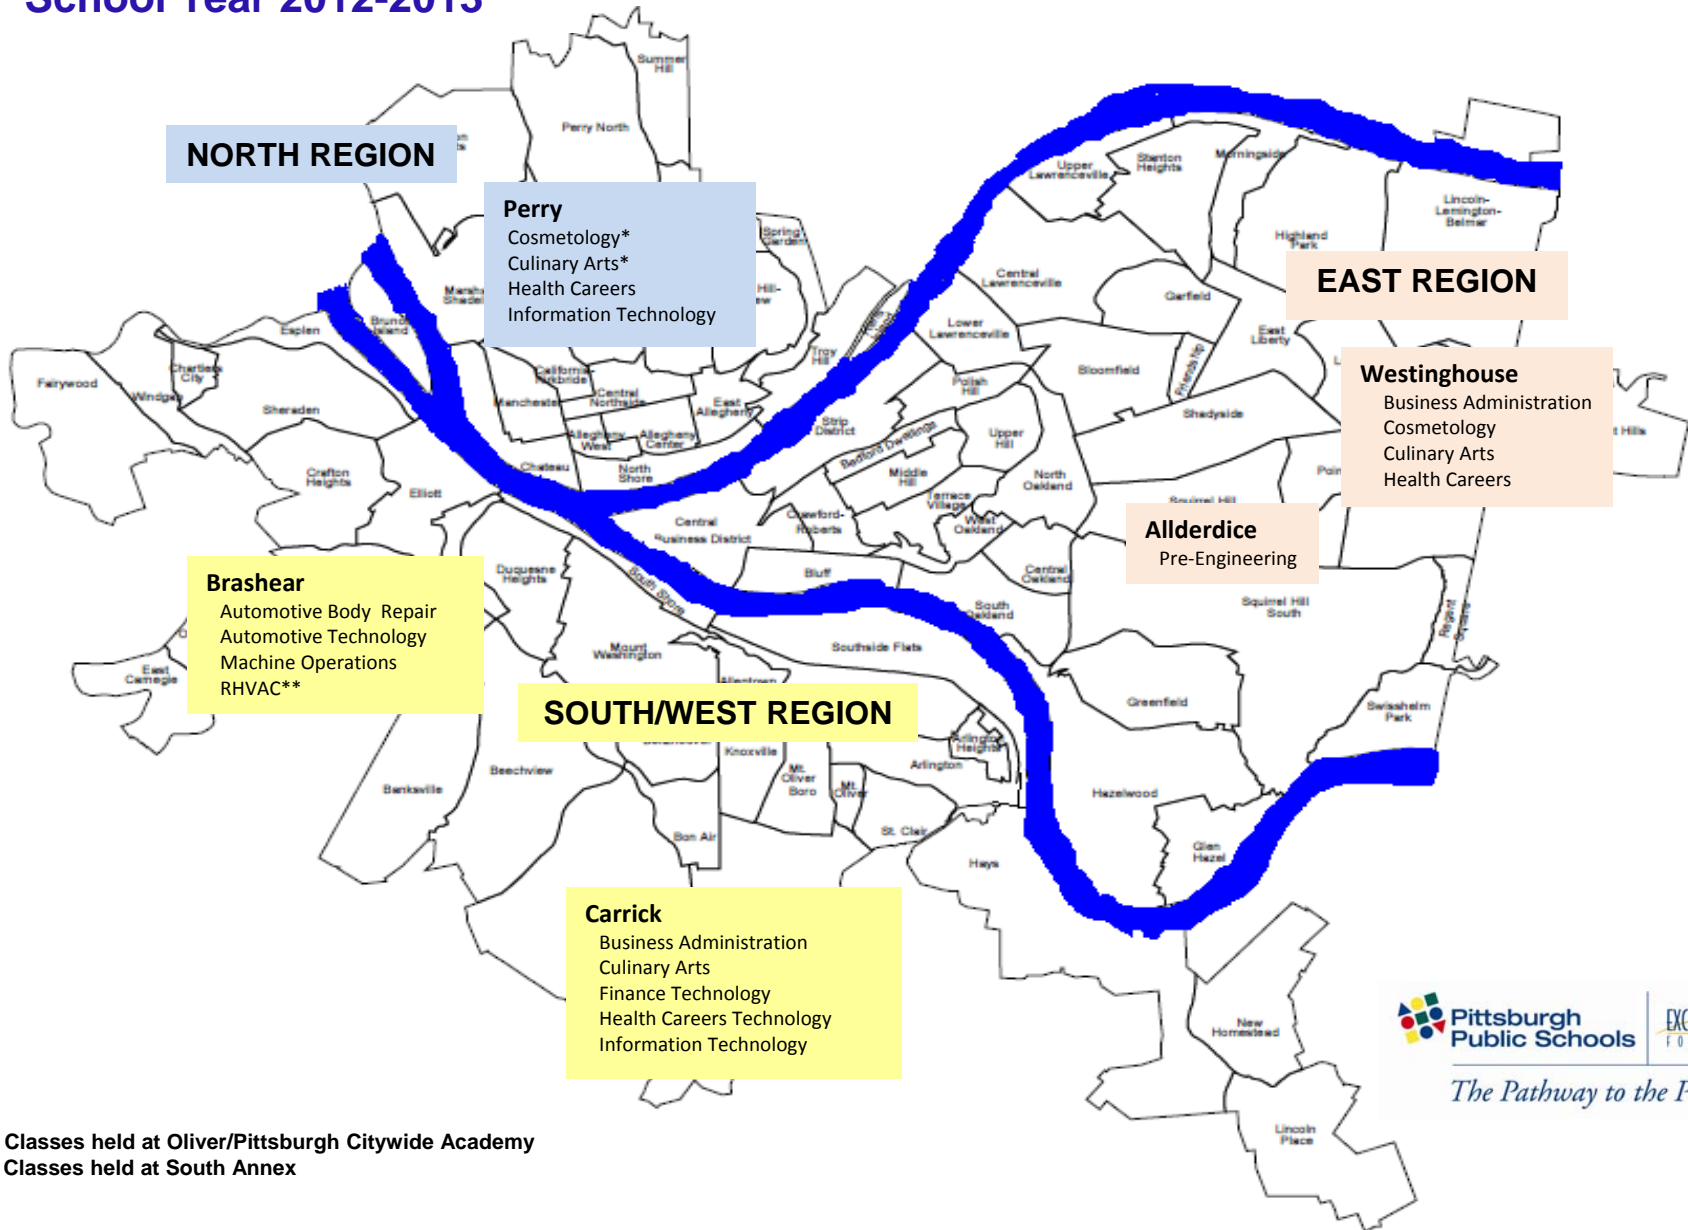

# CTE Program Map School Year 2012-2013

# CTE - HANDOUT 1

\* Classes held at Oliver/Pittsburgh Citywide Academy  
 \*\* Classes held at South Annex