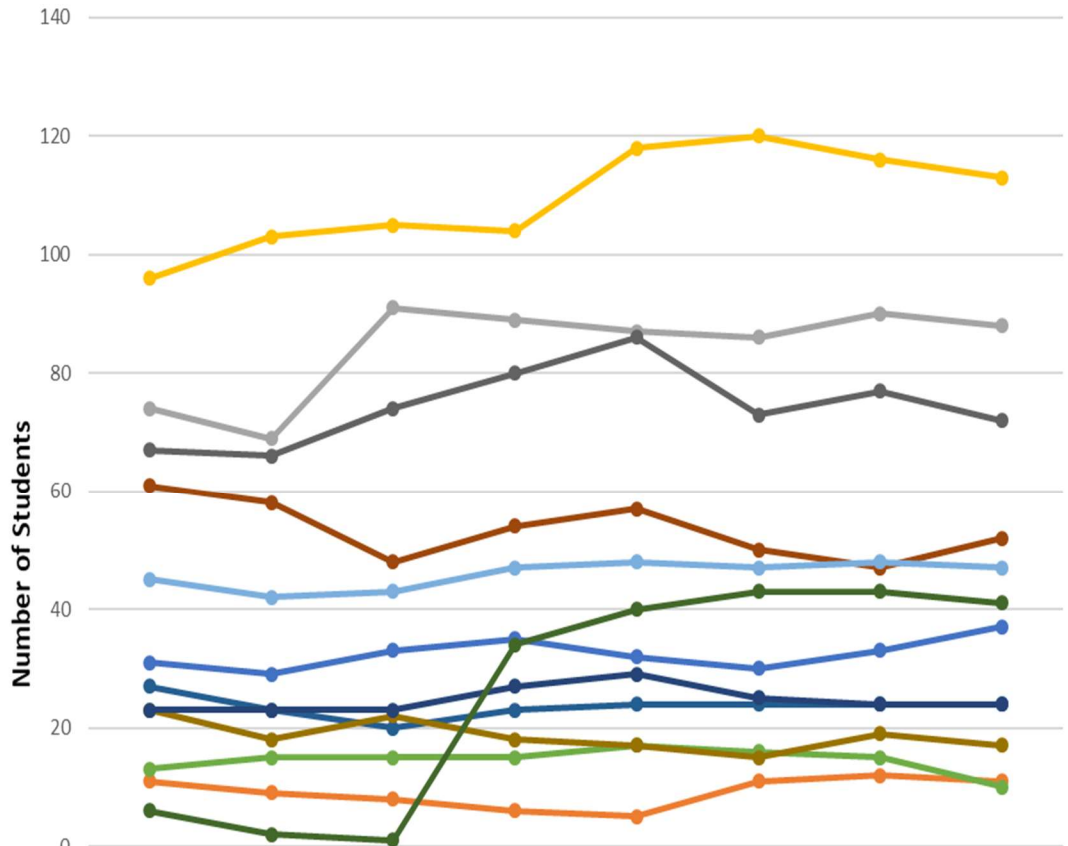

2021-2022 PPS Charter School Special Education Enrollment

	November	December	January	February	March	April	May	June
Catalyst Academy	11	9	8	6	5	11	12	11
City Charter High School	74	69	91	89	87	86	90	88
Environmental Charter	96	103	105	104	118	120	116	113
Manchester Academic	31	29	33	35	32	30	33	37
Passport Academy	13	15	15	15	17	16	15	10
Propel Charter - Hazelwood	27	23	20	23	24	24	24	24
Propel Charter - Northside	61	58	48	54	57	50	47	52
Provident Charter	67	66	74	80	86	73	77	72
The New Academy Charter	23	18	22	18	17	15	19	17
Urban Academy of Greater Pittsburgh	23	23	23	27	29	25	24	24
Urban Pathways K-5 College	6	2	1	34	40	43	43	41
Urban Pathways 6-12	45	42	43	47	48	47	48	47